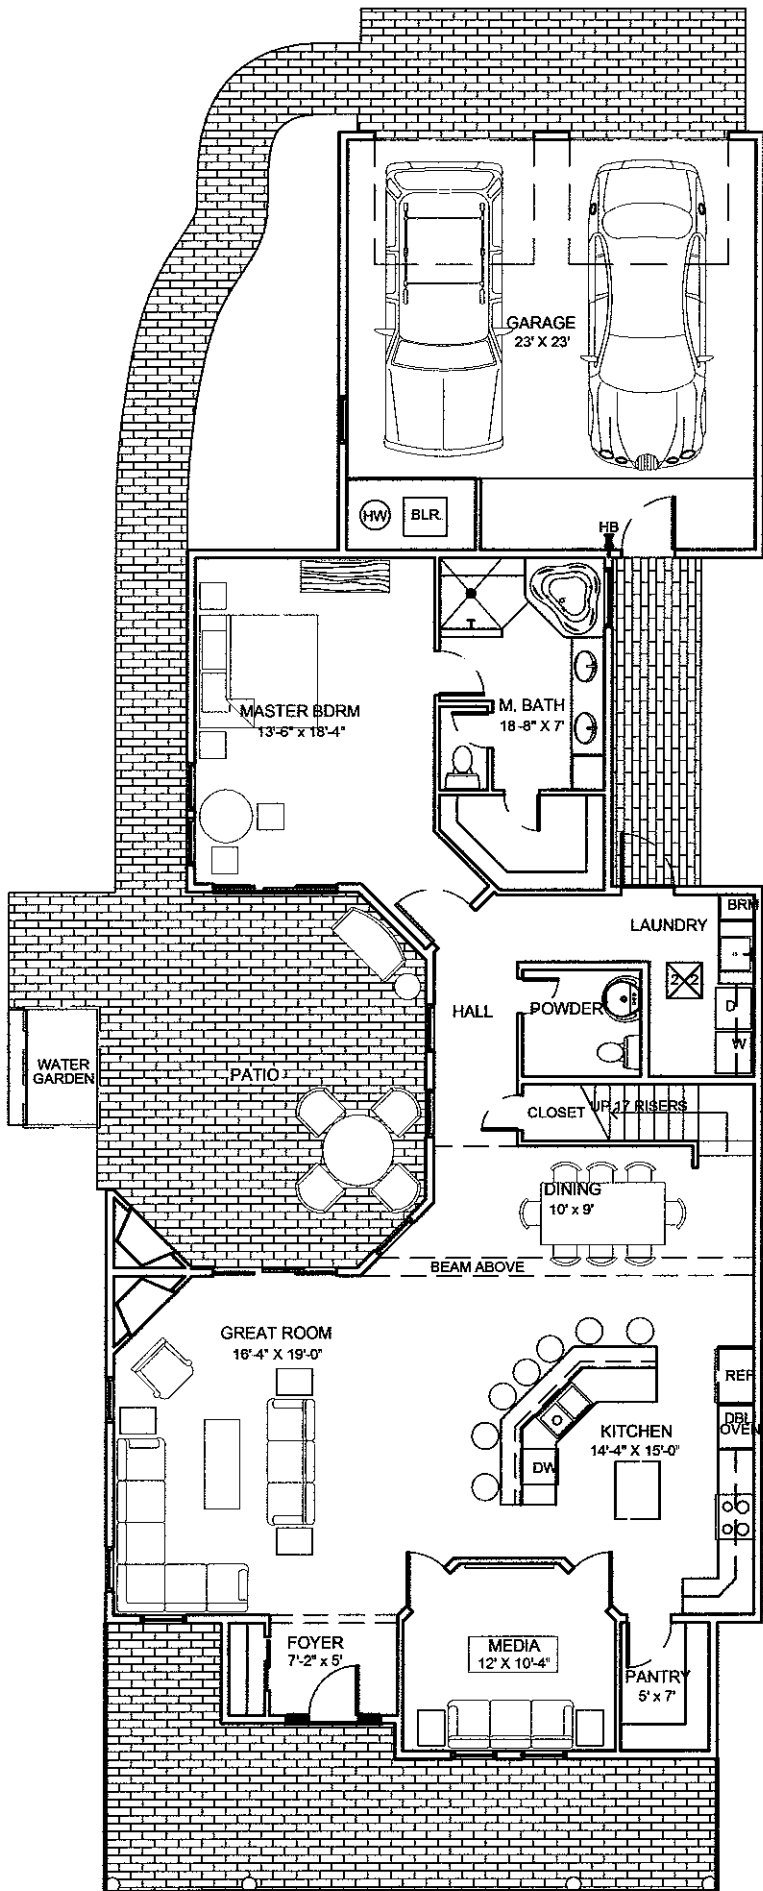

Oshara Concepts, llc

LA MONTAÑA

2286 SF

Homes built by SIERRA DEL SOL, LLC.

P 505.930.0148 F 505.424.3960

Plans designed by VISUAL CONCEPTS

P 505.930.9118 F 505.438.1176

© 2006 VISUAL CONCEPTS
ALL RIGHTS RESERVED

LA MONTAÑA
2286 SF