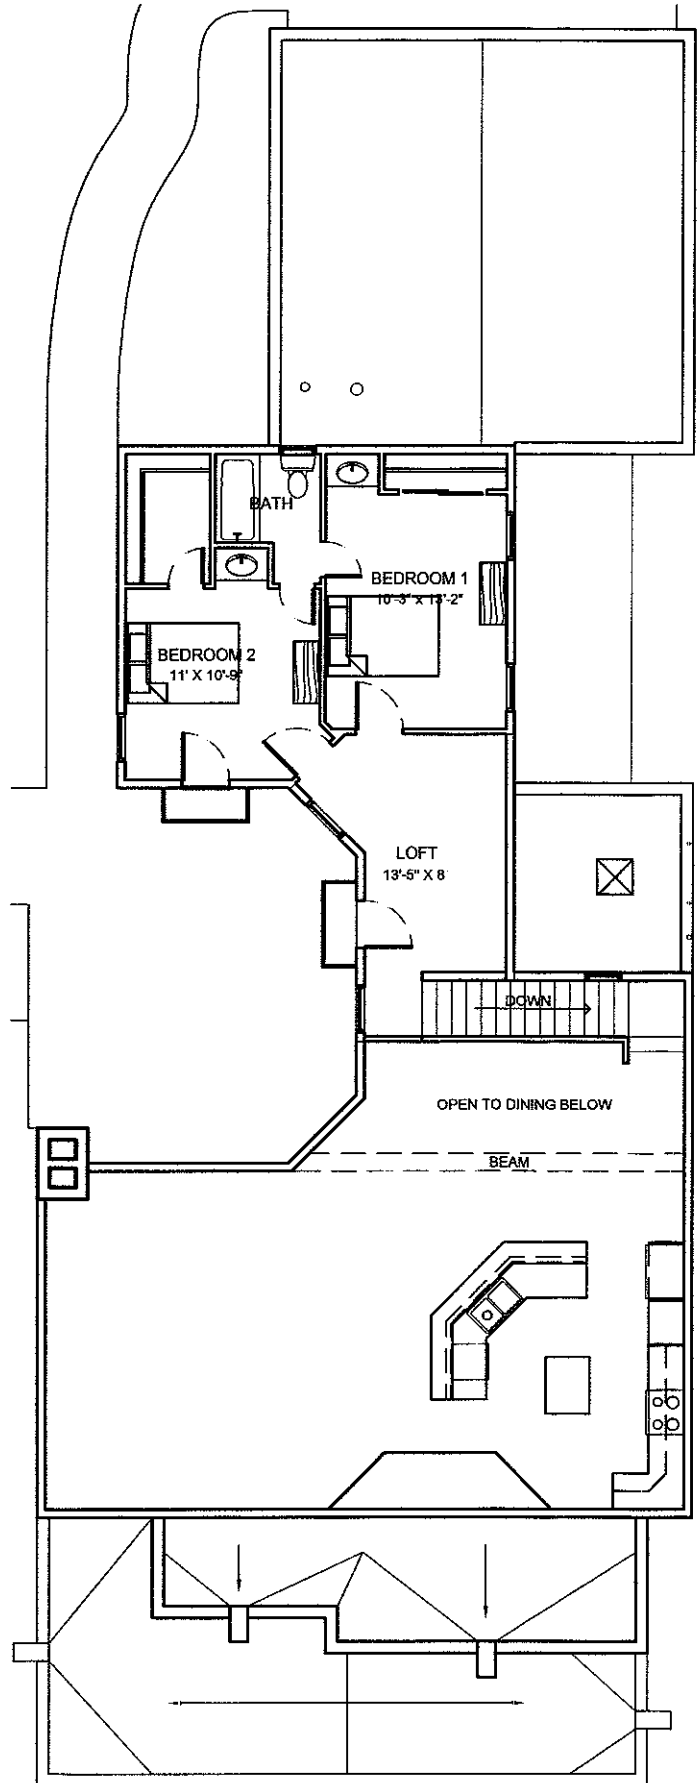

Oshara Concepts, llc

LA MONTAÑA

2286 SF

Homes built by SIERRA DEL SOL, LLC.

P 505.930.0148 F 505.424.3960

Plans designed by VISUAL CONCEPTS

P 505.930.9118 F 505.438.1176

© 2006 VISUAL CONCEPTS
ALL RIGHTS RESERVED

LA MONTAÑA
2286 SF